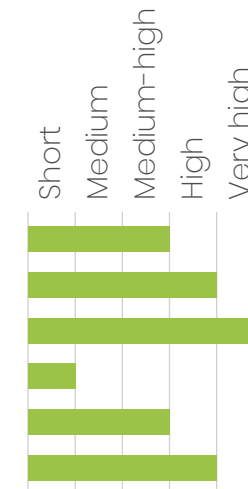

## Grain

Grain type	Length B
Endosperm	Crystalline
Length	6,7 mm
Width	2,1 mm
Length/width	3,2 mm
1000 seeds's weight	23 g

## Plant

Subspecies: Indica type

Vegetative cycle

Plant height

Tillering capacity

Lodging

Pyricularia tolerance

Milling